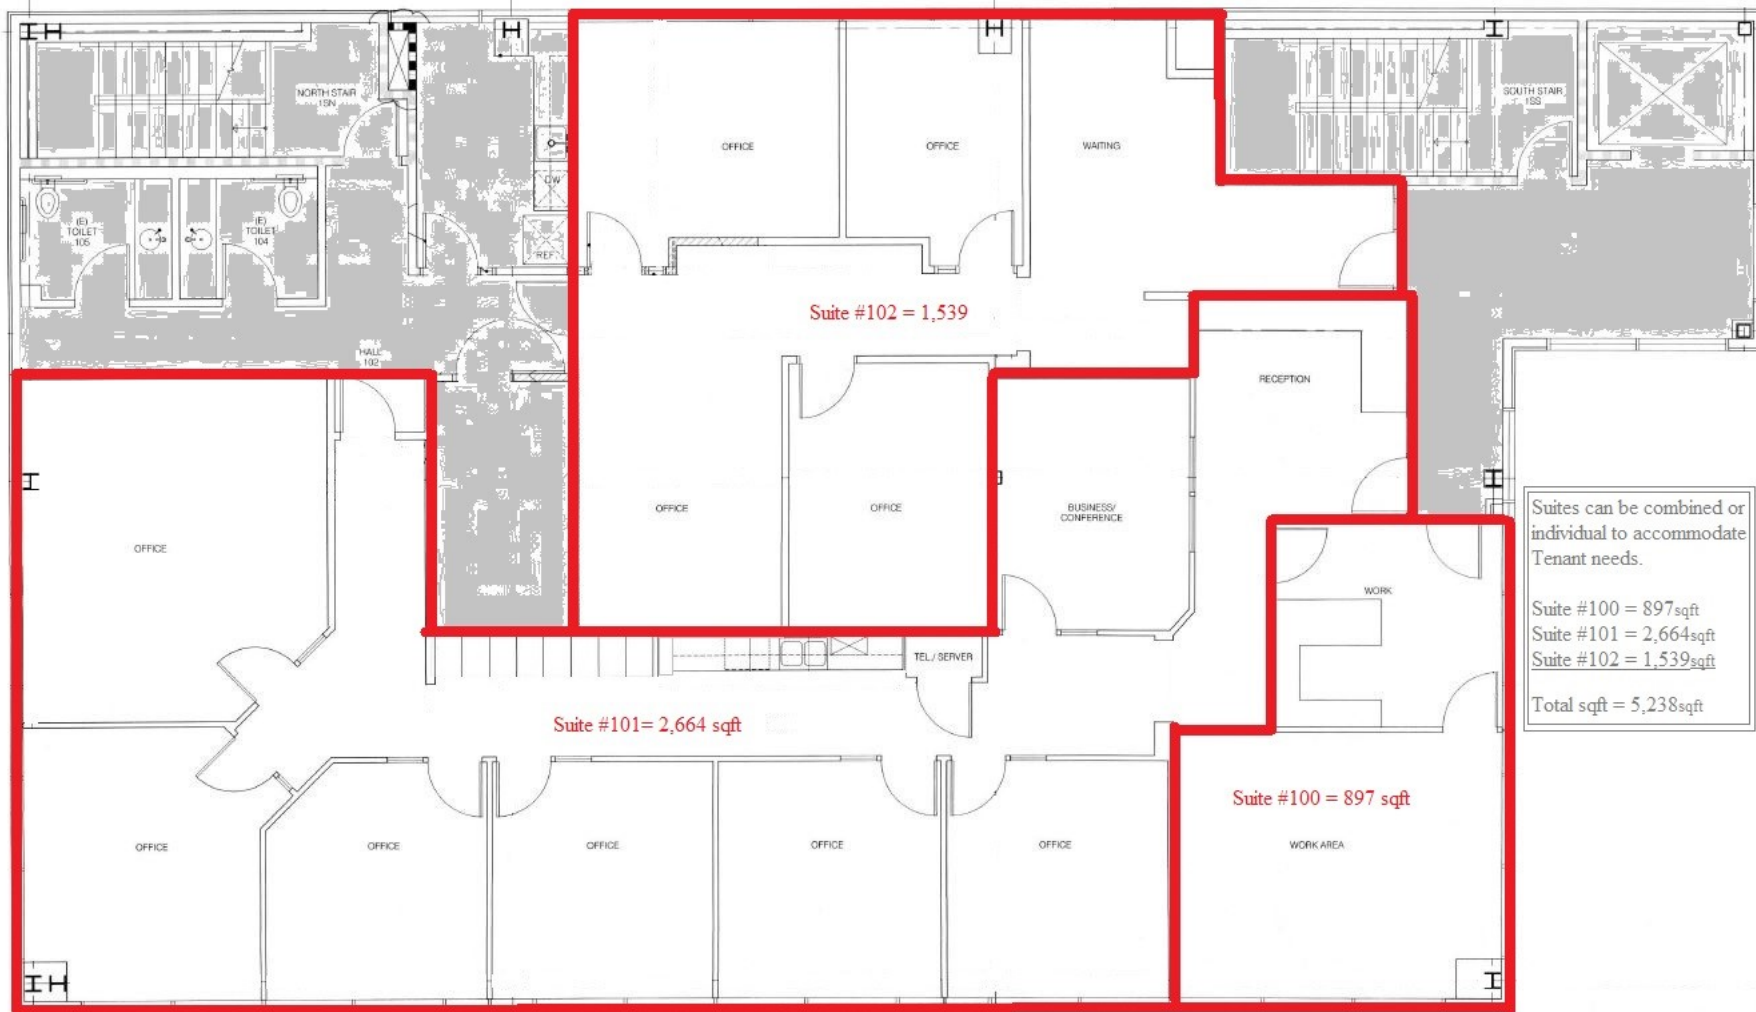

FOR LEASE

The 405 Building

11232 NE 15th Street, Bellevue WA 98004

Not to scale

CONTACT

Matthew Royal | 425.952.4000
matthew@royalcommercialcorp.com